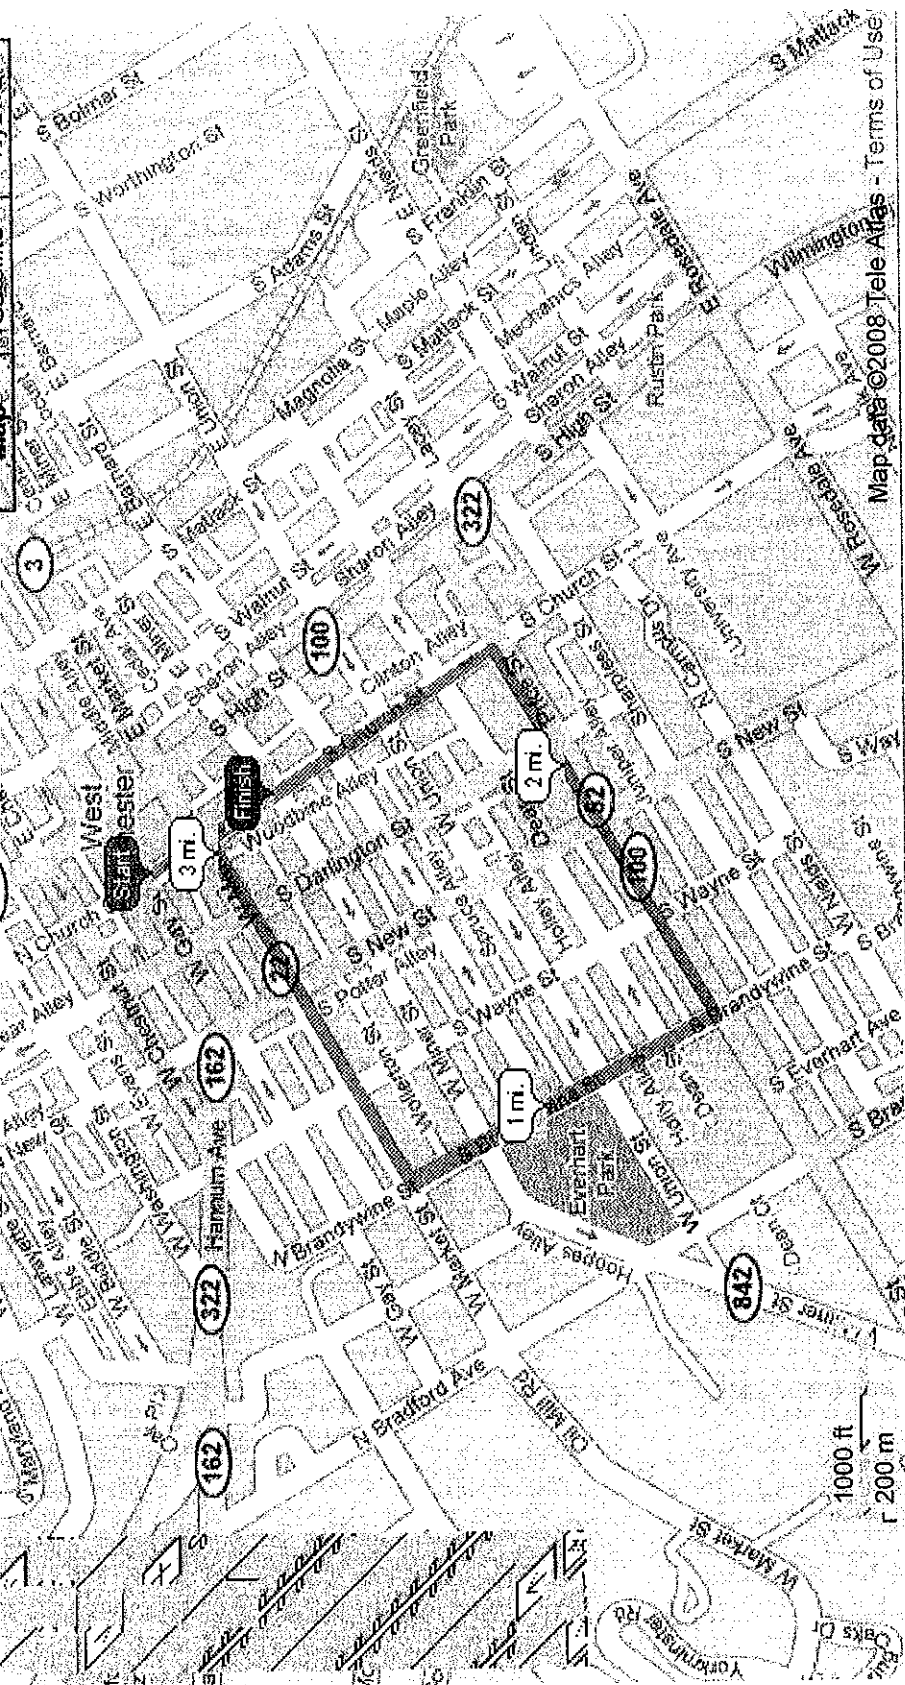

**Name:** Trial Run 2008  
**Rating:** unrated  
**Distance:** 3.10 miles / 4.98 km  
**Location:** Start: Gay and Church Street  
 WC Borough - West Chester, PA, US  
**Attributes:** loop, mixed flat & hills, roads  
**Description:** Fast two loop 5K route

**Elevation Profile**

**Total climb:** 115 feet / 35 m

**Total elevation change:** 233 feet / 71 m

*Added by Tony Verwey on 3/5/2008*

**DISCLAIMER:** USATF and the author of this route make no warranties as to the conditions, safety, distance accuracy, or suitability for running of this route. Run at your own risk!

**Elevation Profile**

- 610 ft.
- 527 ft.
- 444 ft.
- 360 ft.