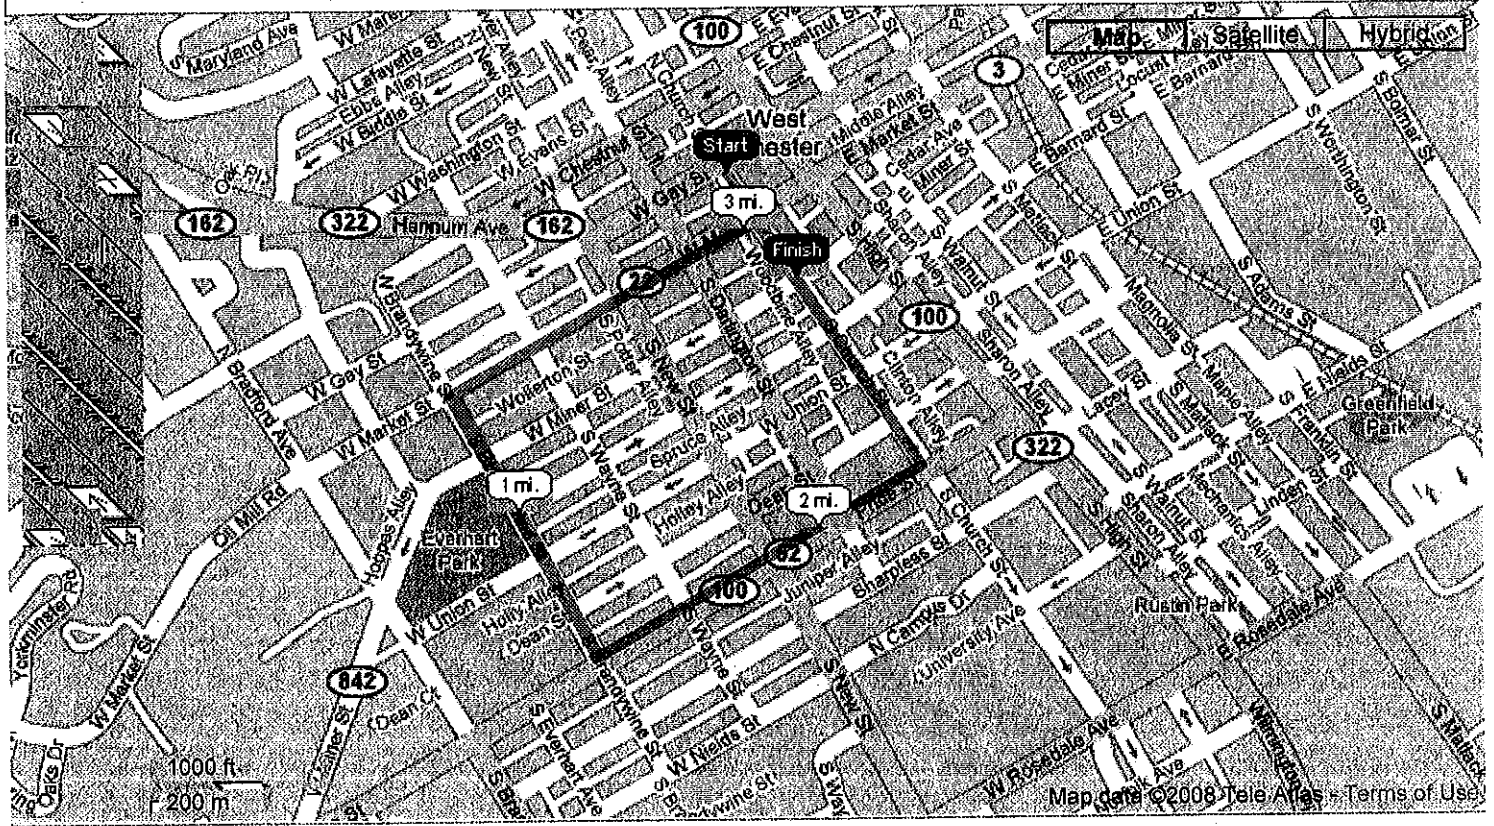

**Name:** Trial Run 2008  
**Rating:** unrated  
**Distance:** 3.10 miles / 4.98 km  
**Location:** Start: Gay and Church Street  
 WC Borough - West Chester, PA, US  
**Attributes:** loop, mixed flat & hills, roads  
**Description:** Fast two loop 5K route

**Elevation Profile**

**Total climb:** 115 feet / 35 m

**Total elevation change:** 233 feet / 71 m

*Added by Tony Verwey on 3/5/2008*

**DISCLAIMER:** USATF and the author of this route make no warranties as to the conditions, safety, distance accuracy, or suitability for running of this route. Run at your own risk!

**Elevation Profile**

- 610 ft.
- 527 ft.
- 444 ft.
- 360 ft.